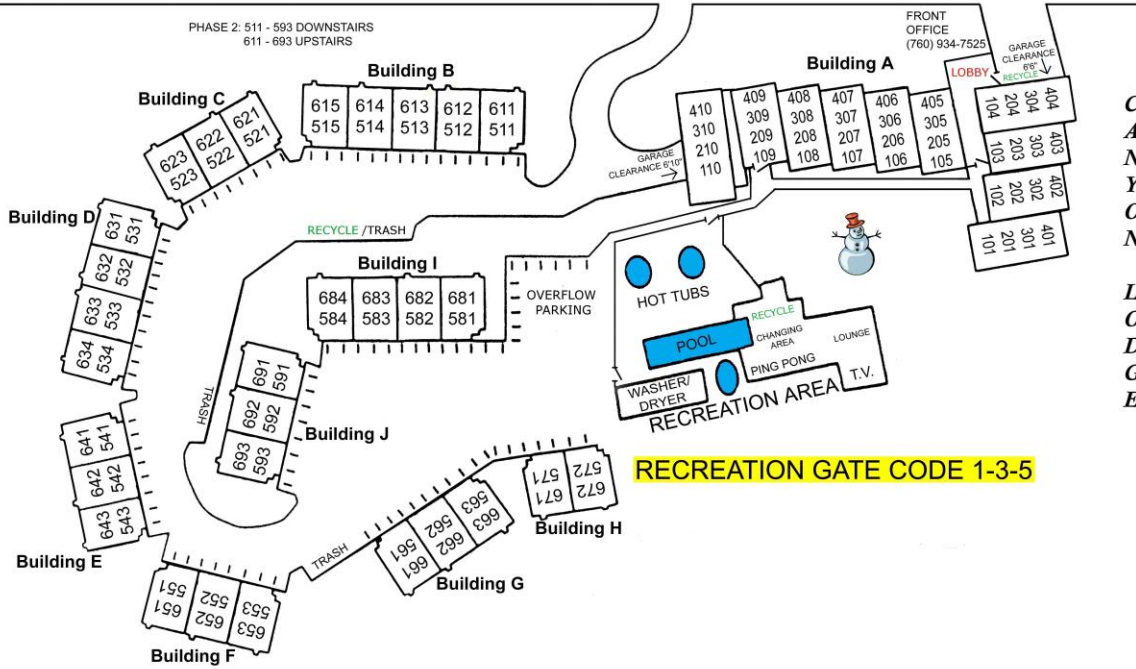

# 1849 CONDOS

VILLAGE GONDOLA &  
CANYON LODGE CHAIR  
LIFTS 6-7-8-16-17-22

← BUS STOP  
(EVERY 20 MIN)

826 LAKEVIEW BLVD

C  
A  
N  
Y  
O  
N  
  
L  
O  
D  
G  
E